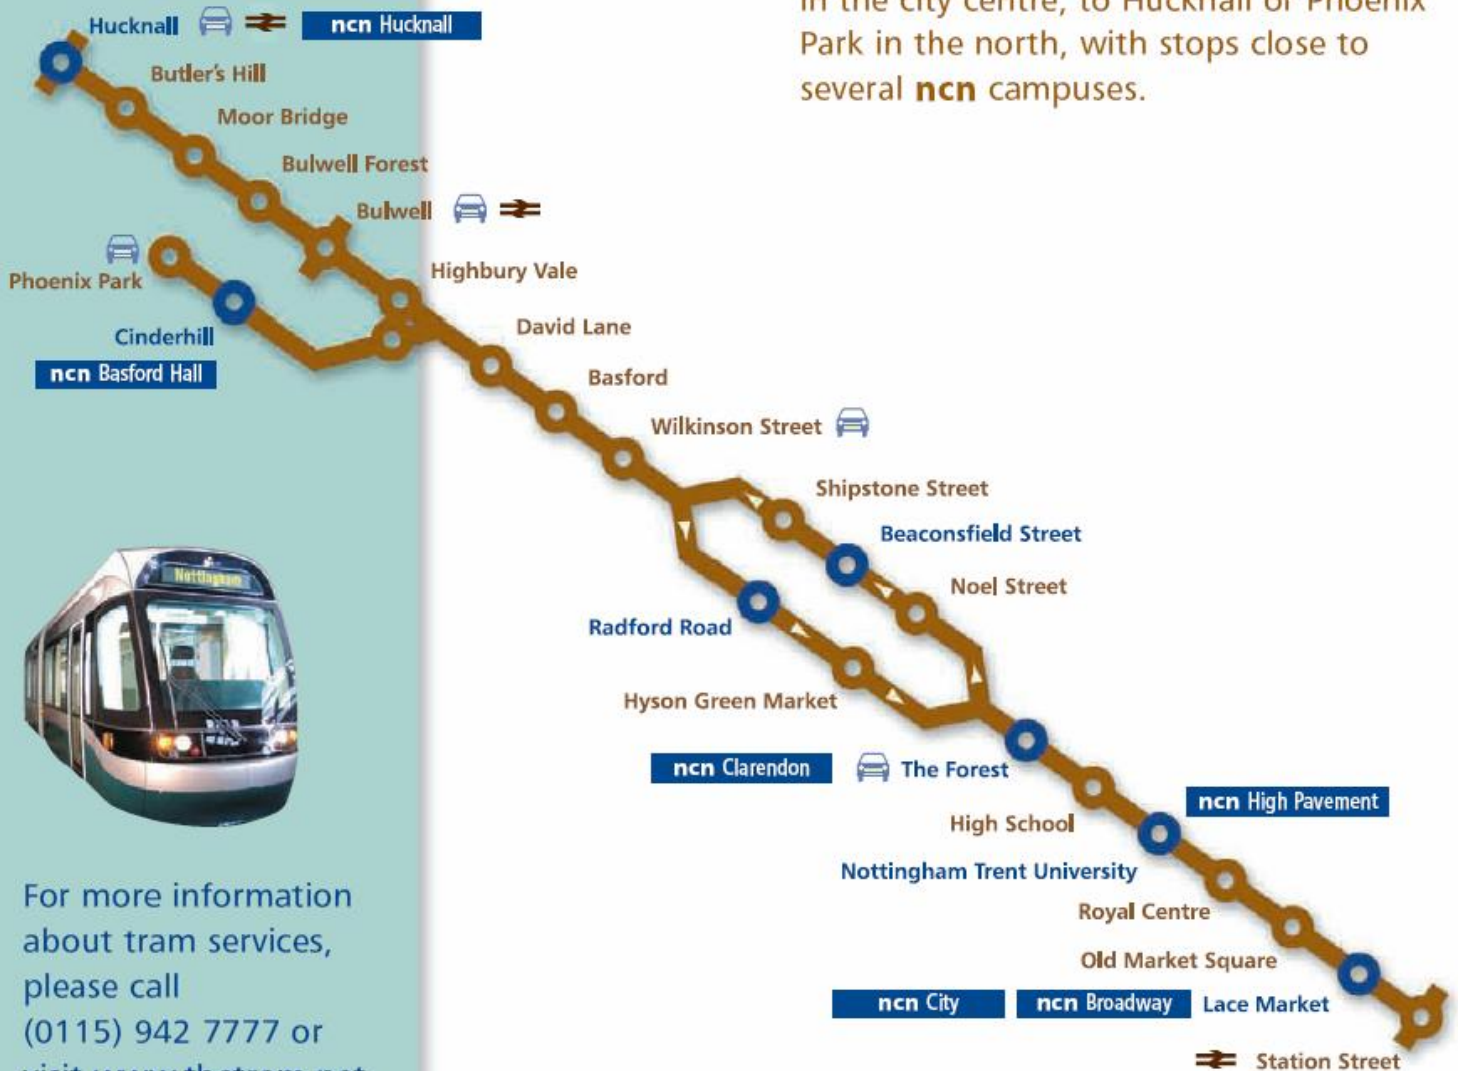

# Nottingham Express Transit

The Nottingham Express Transit tramline runs through central Nottingham. Trams travel from Nottingham Railway Station in the city centre, to Hucknall or Phoenix Park in the north, with stops close to several **ncn** campuses.