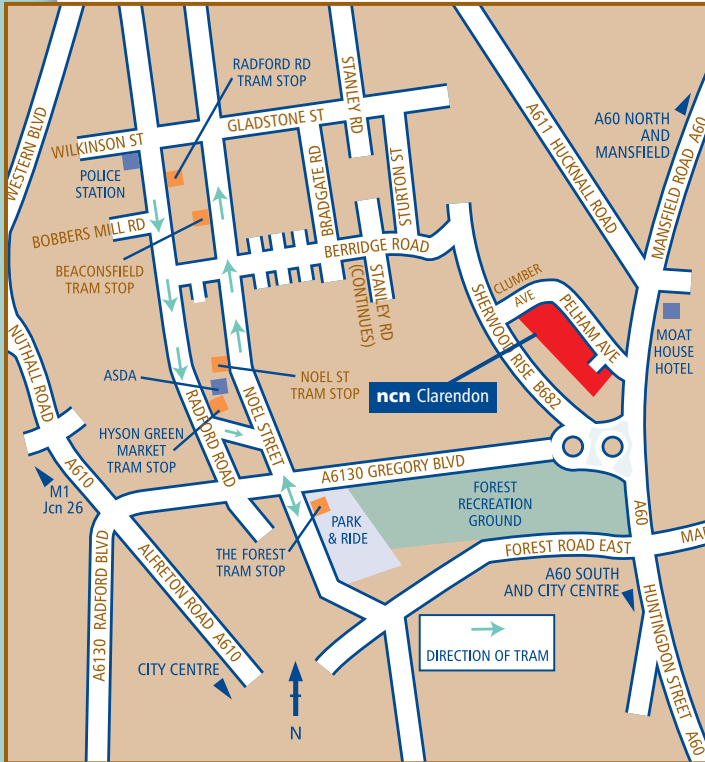

PUBLIC TRANSPORT

RAIL – Nottingham Station is approximately 20 minutes away by car, bus or tram. For further information on train times and operators, please call 0845 748 4950.

BUS – Take the NCT Brown Line service from Milton Street opposite Victoria Centre clock tower, or the Lime or Purple Line services on Lower Parliament Street, to the roundabout by Forest Recreation Ground.

TRAM – Beaconsfield Street, Noel Street, Radford Road and Hyson Green Market tram stops are approximately 15 minutes walk and the Forest tram stop is about 10 minutes walk from **ncn Clarendon**.

Tel: (0115) 9 100 100