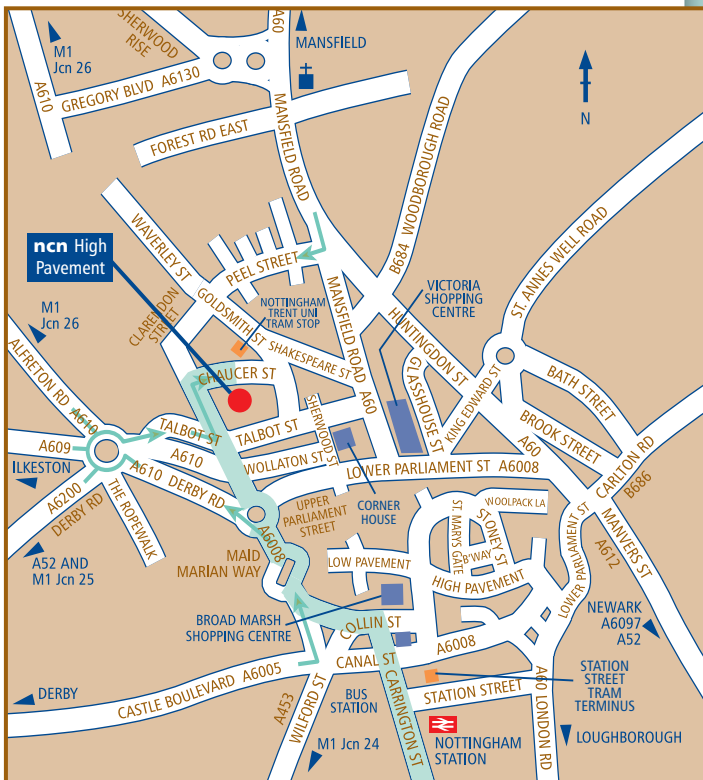

# ncn High Pavement Sixth Form College Chaucer Street, Nottingham NG1 5LP

## PUBLIC TRANSPORT

**RAIL** – Nottingham Station is a short walk from us – follow the pedestrian map opposite. For further information on train times and operators, please call 0845 748 4950.

**BUS** – Located in Nottingham city centre, **ncn** City sites are easily accessible by the majority of Nottingham's bus routes. For more information on services, go to [www.nctx.co.uk](http://www.nctx.co.uk) or [www.trentbarton.co.uk](http://www.trentbarton.co.uk)

**TRAM** – Nottingham Trent University tram stop is about 5 minutes walk away.

→  
Suggested routes to the ncn High Pavement

▬  
Pedestrian route